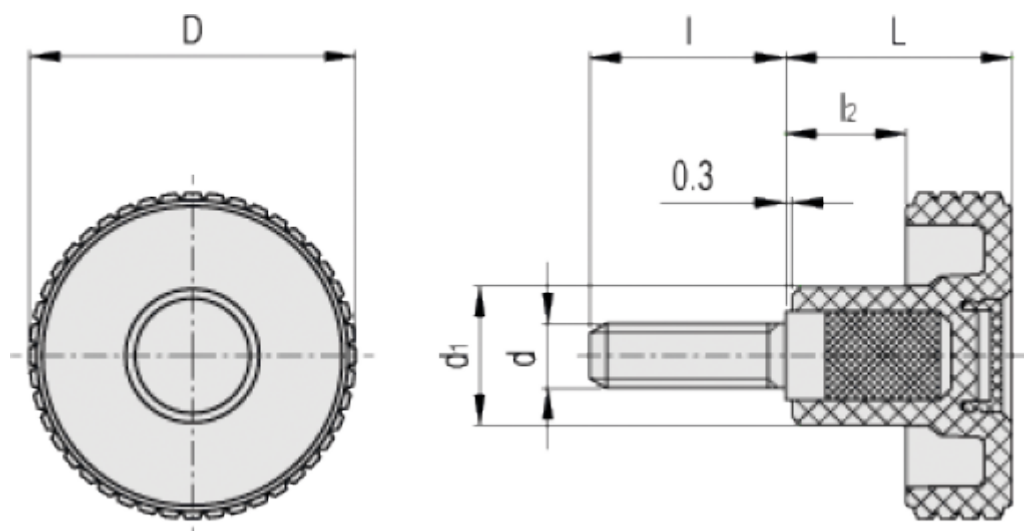

Article number: 23020343962

Description: E+G Knurled knob MBT.40 p-M8x50-C2, Orange

## Measures

$D = 39.5$

$d_1 = 17$

$d_6g = M8$

$L = 26.5$

$l = 50$

$l_2 = 12.5$